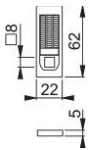

# Product data sheet

K-RFL07

HOPPE RFL07 spring cassette:

- Non-handed
- For narrow backplates 363F, 363M, (M)2359N-ZA, 2360N-ZA, (M)2830N, (M)2831N, 2900M, 3239N-ZA, 3259N-ZA, 3259N, 3260N-ZA, 3260N, 3361N, (M)3412N, 3620N, 3623N, 3633N, (M)3640N, 3640NF, 3648NM, 3649N-ZA, 3810N, 3811N, 3830N, 3831N, (M)3832, (M)3833, (M)3840N, 3849N-ZA, E3810NM, M3610N, M3720, M3841N and Z3841N

Article number	2916426
EAN-Code	4012789278613
Country of origin	Italy
CN-Code	39259010
Material	polyamide nylon
Side	
Spindle size	8 mm
Spindle length	
Guide	
Number	RFL07
Finish	red/white
Range	Core Product Range
Packing unit	1500
Outer carton	1500