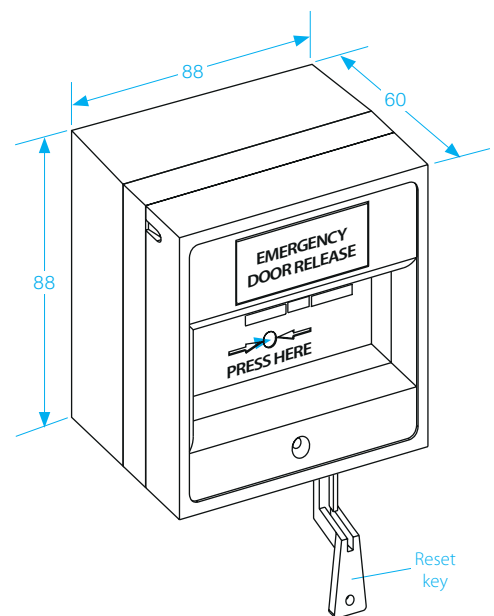

CP22-N

Breakglass Call Point

- Green plastic
- Resettable
- Surface mount
- 2 Pole

SPECIFICATION

- Contact resistance 150m
- Contact resistance 3A @125Vac